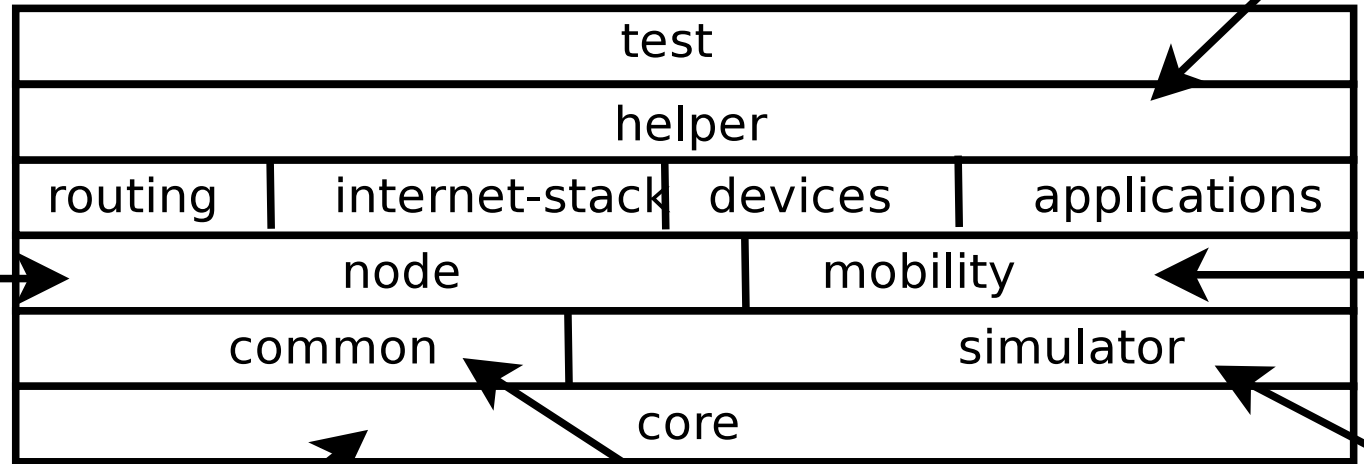

High-level wrappers for everything else
Aimed at scripting

Node class
NetDevice ABC
Address types (IPv4, MAC, etc.)
Queues
Socket ABC
IPv4/IPv6 ABCs
Packet sockets

Mobility models (static, random walk, etc)

Smart pointers
Dynamic type system
Attributes

Callbacks, Tracing
Logging
Random Variables

Packets
Packet Tags
Packet Headers
Pcap/Ascii file writing

Events
Schedulers
Time arithmetic